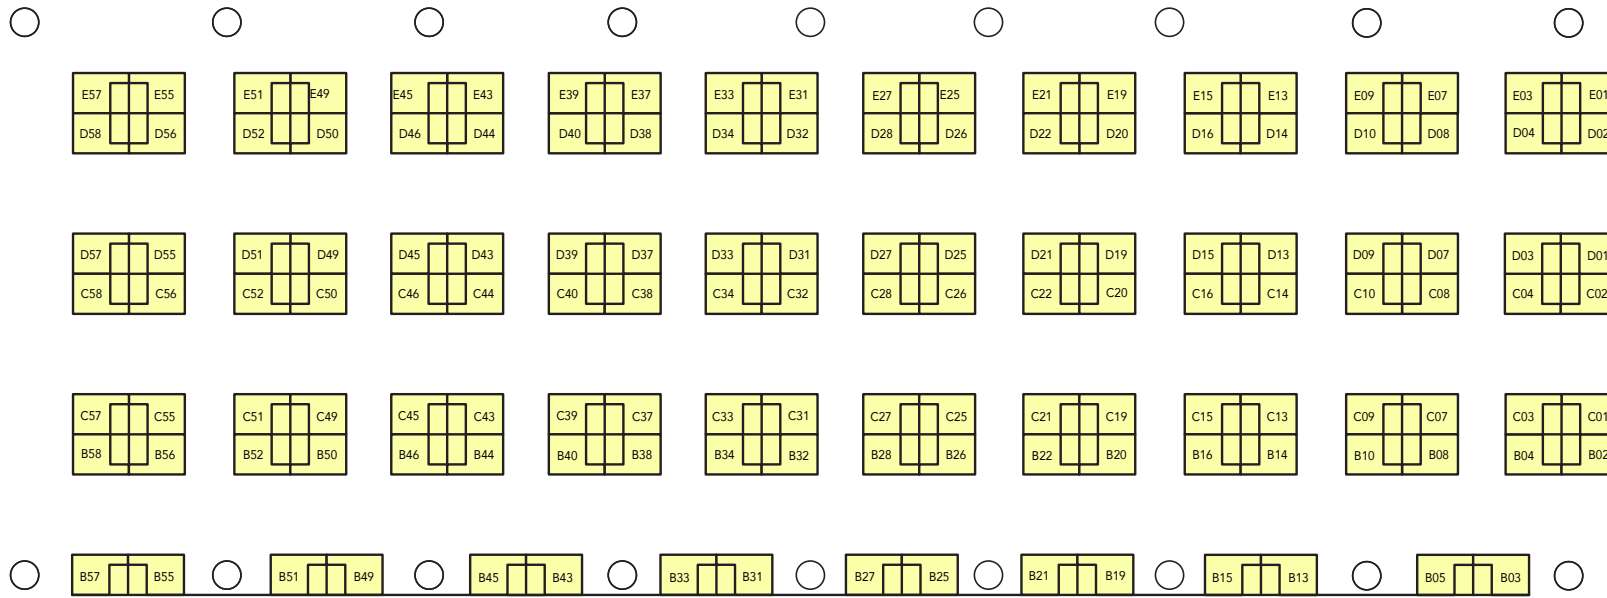

NEW SOUTH WALES
CELLAR DOOR
FESTIVAL

SYDNEY 2020

Food Trucks

ENTRY

Master Classes

Entertainment Area

Storage Area

*All floorplans are subject to change. Items such as entries, exits, catering or displays are not guaranteed to remain in the same location.

Exhibitor stands may also need to be moved at the discretion of the organiser.